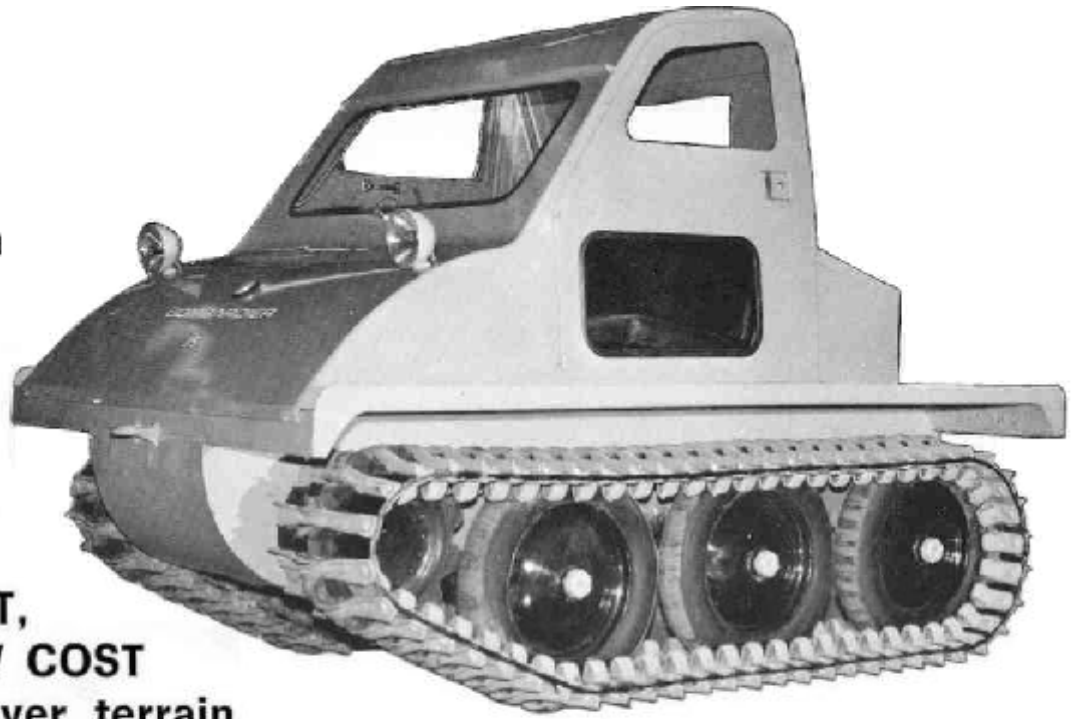

THE BOMBARDIER J-5

THE ALL-PURPOSE
TRACTOR

built for the tough jobs
on difficult terrain

The J-5 tractor has the traction of a crawler with the speed of wheels to give you unequalled versatility. It provides **FAST, EFFICIENT, LOW COST** transportation over terrain that stops other vehicles.

Select the model you need for your job: the overhead canopy (shown on the front cover) gives the operator an unobstructed view and provides protection in logging jobs or in tropical climate.

Three-man cab (shown above) fully enclosed for warmth and comfort. The operator's fully enclosed cab with flip-up top; (shown below) side glasses as well as complete top are easily removable.

With the J-5 tractor you get low initial cost, economical operation and minimum maintenance plus versatility

... for logging, farm surveying, transi